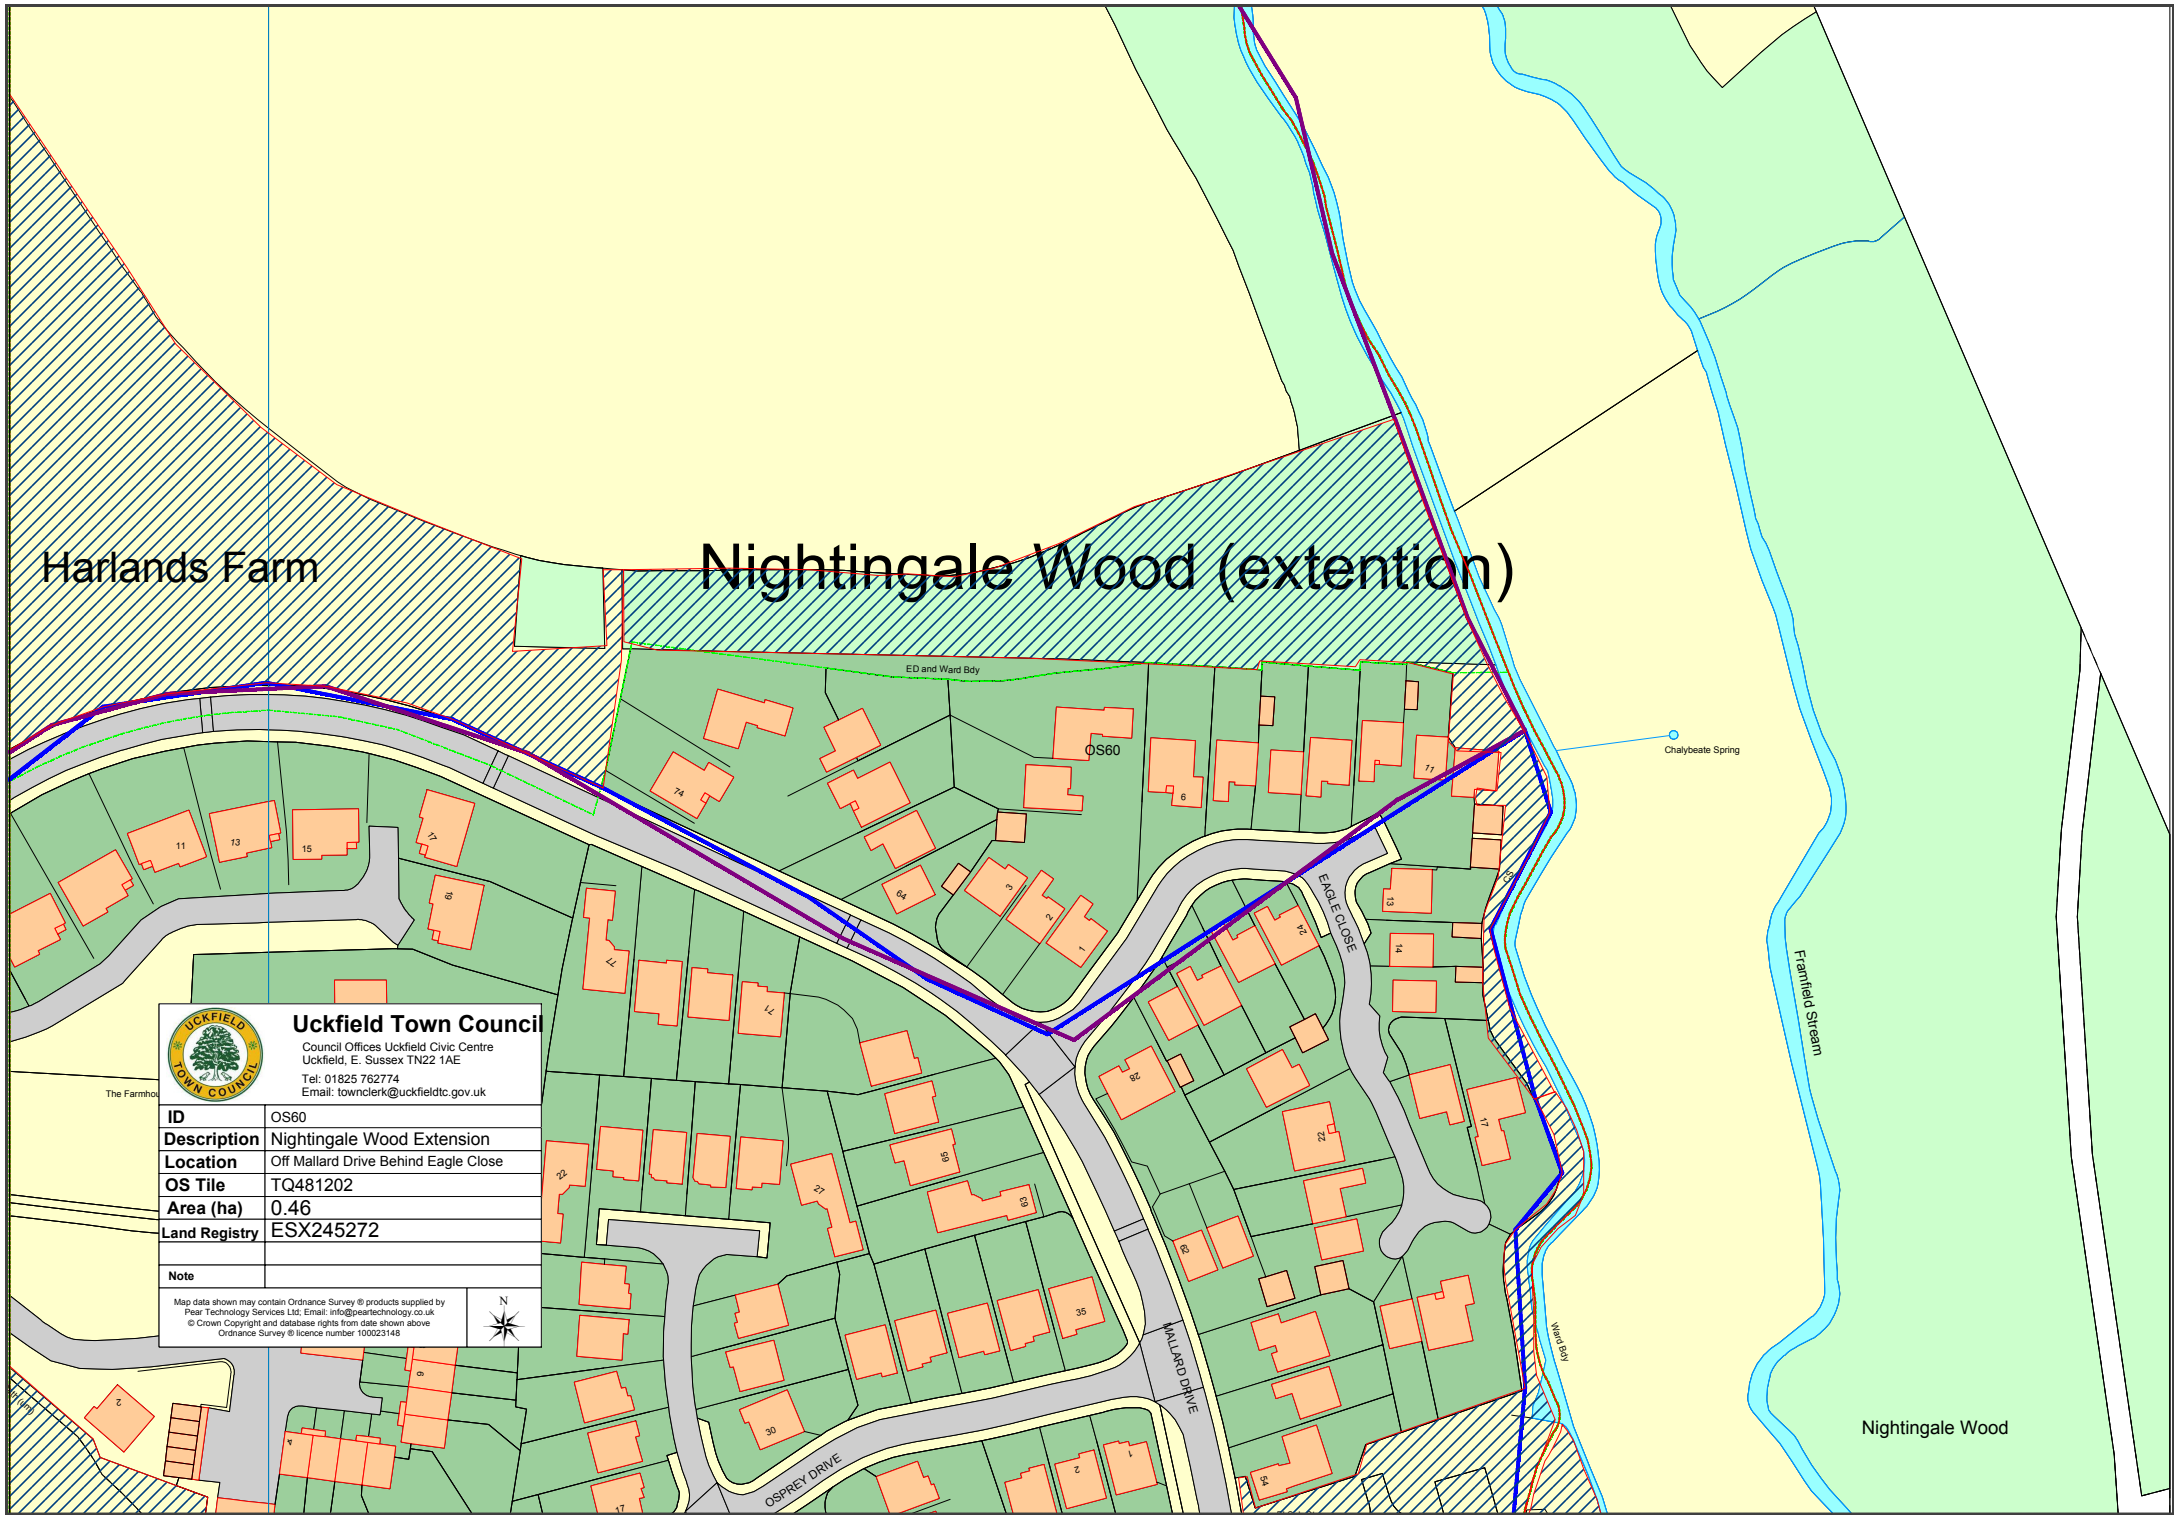

Harlands Farm

Nightingale Wood (extention)

Uckfield Town Council
Council Offices Uckfield Civic Centre
Uckfield, E. Sussex, TN22 1AE
Tel: 01825 762774
Email: townclerk@uckfieldtc.gov.uk

ID	OS60
Description	Nightingale Wood Extension
Location	Off Mallard Drive Behind Eagle Close
OS Tile	TQ481202
Area (ha)	0.46
Land Registry	ESX245272
Note	

Map data shown may contain Ordnance Survey © products supplied by
Peer Technology Services Ltd. Email: info@peertechnology.co.uk
© Crown Copyright and database rights from date shown above
Ordnance Survey © licence number 100023148