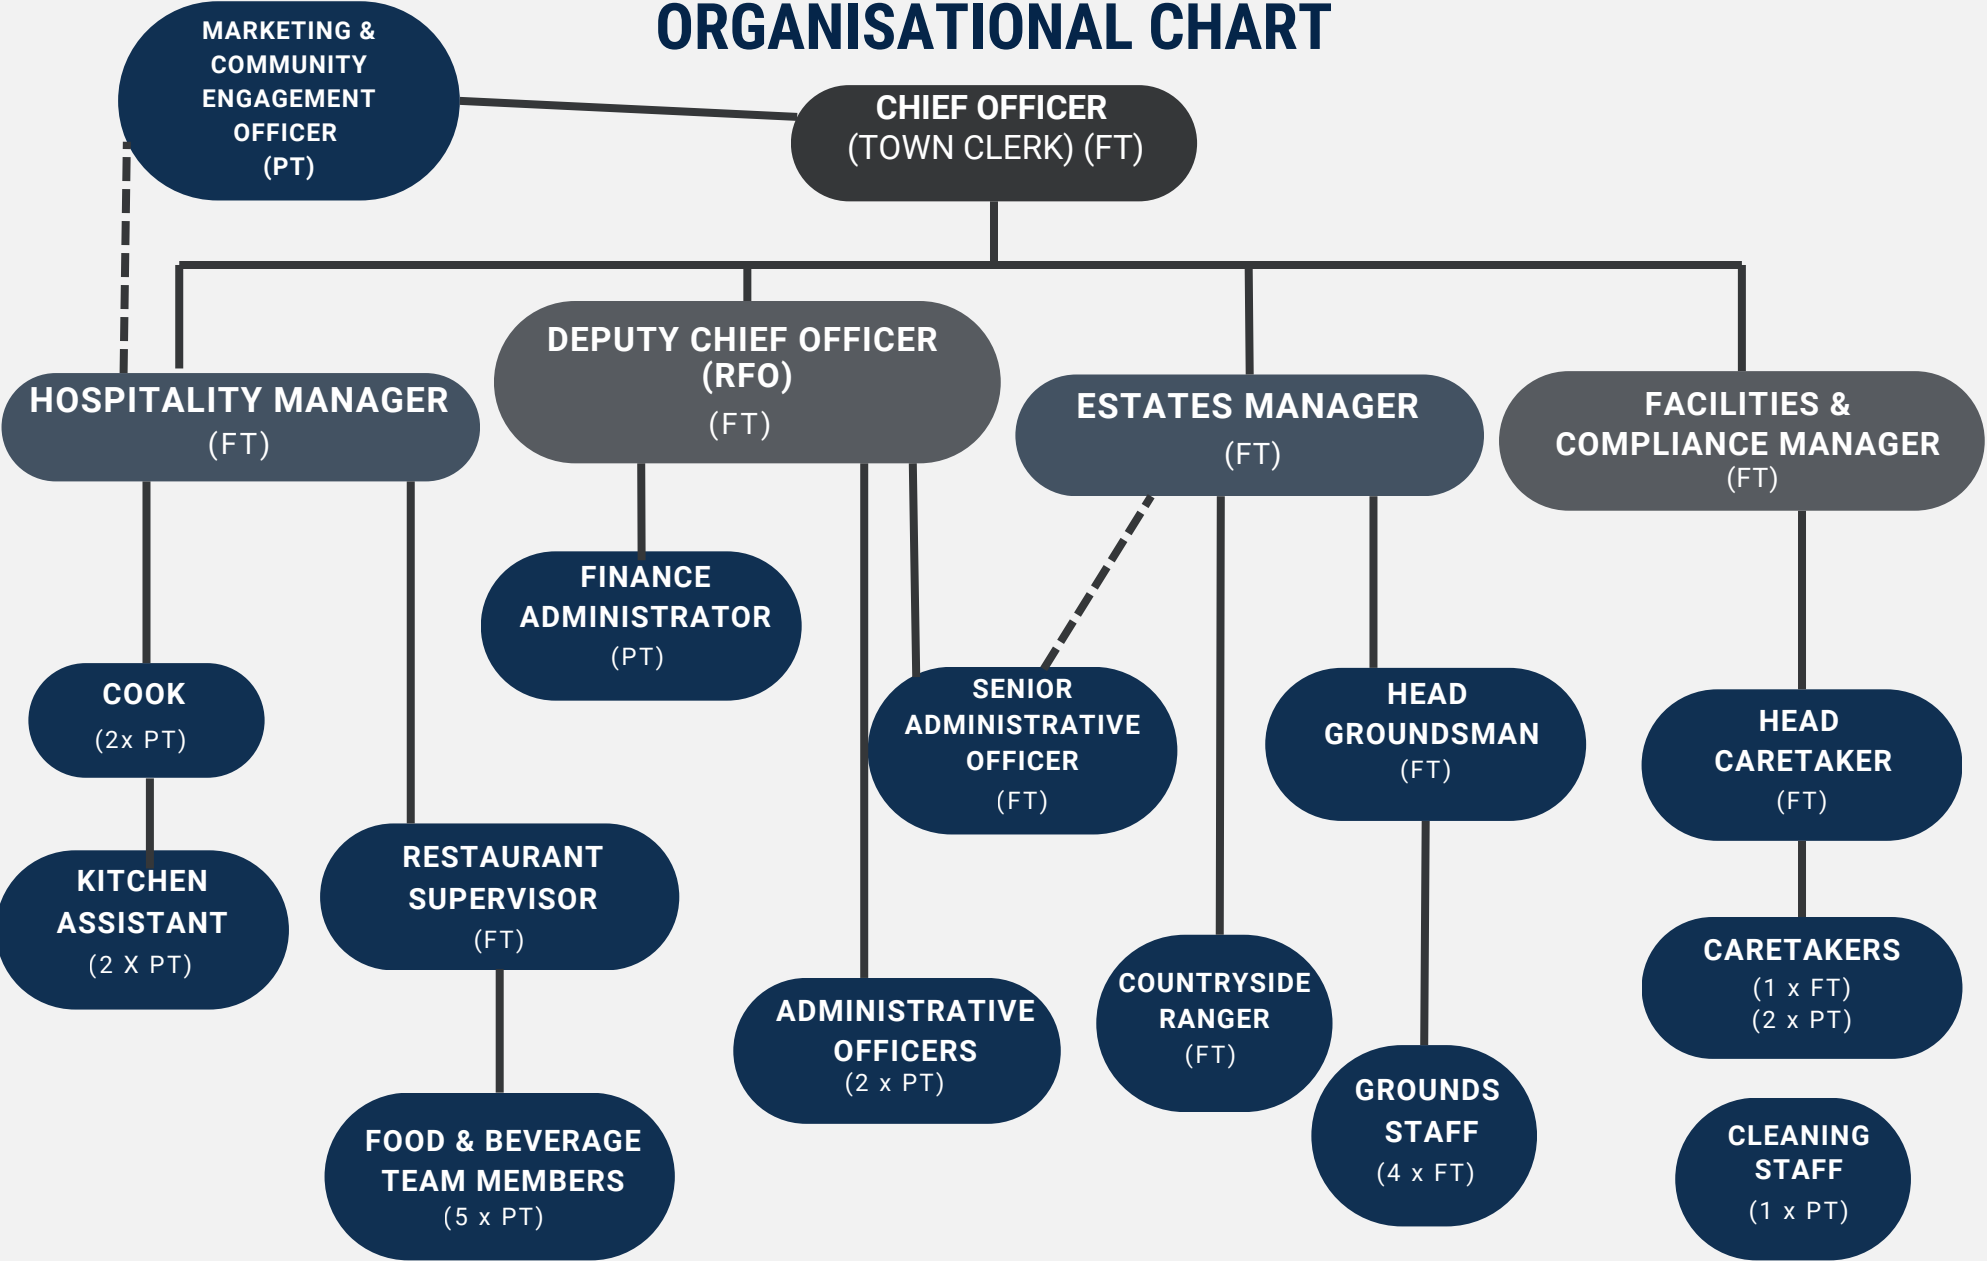

UCKFIELD TOWN COUNCIL
ORGANISATIONAL CHART

(FT)